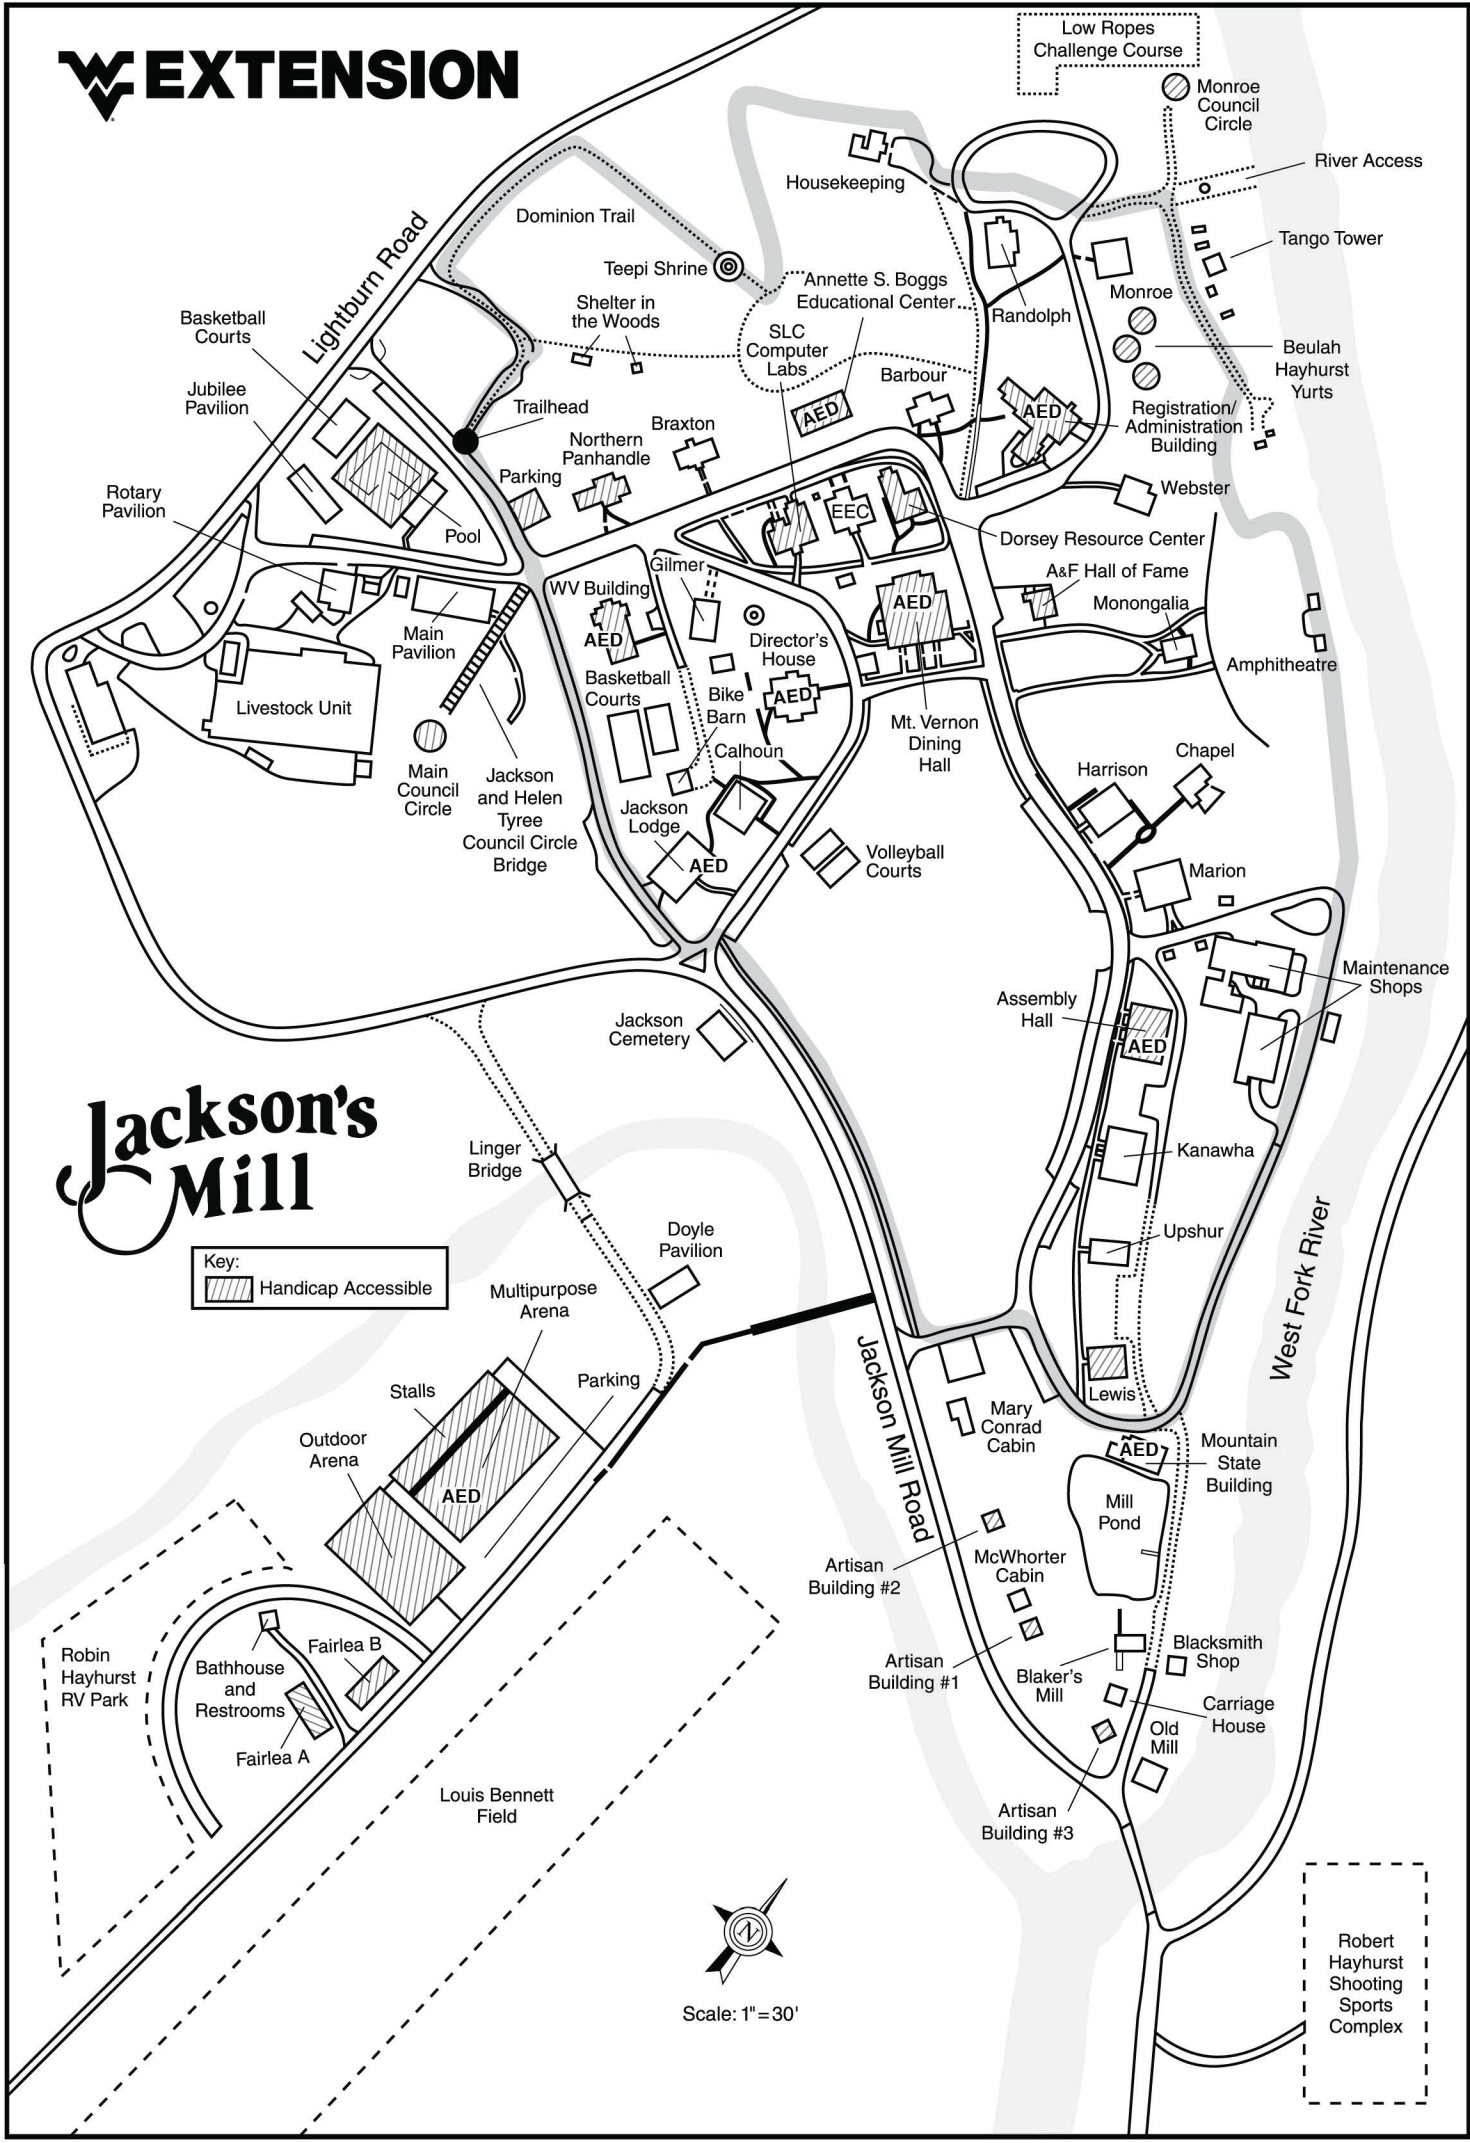

EXTENSION

Jackson's Mill

Key:
 Handicap Accessible

Scale: 1" = 30'