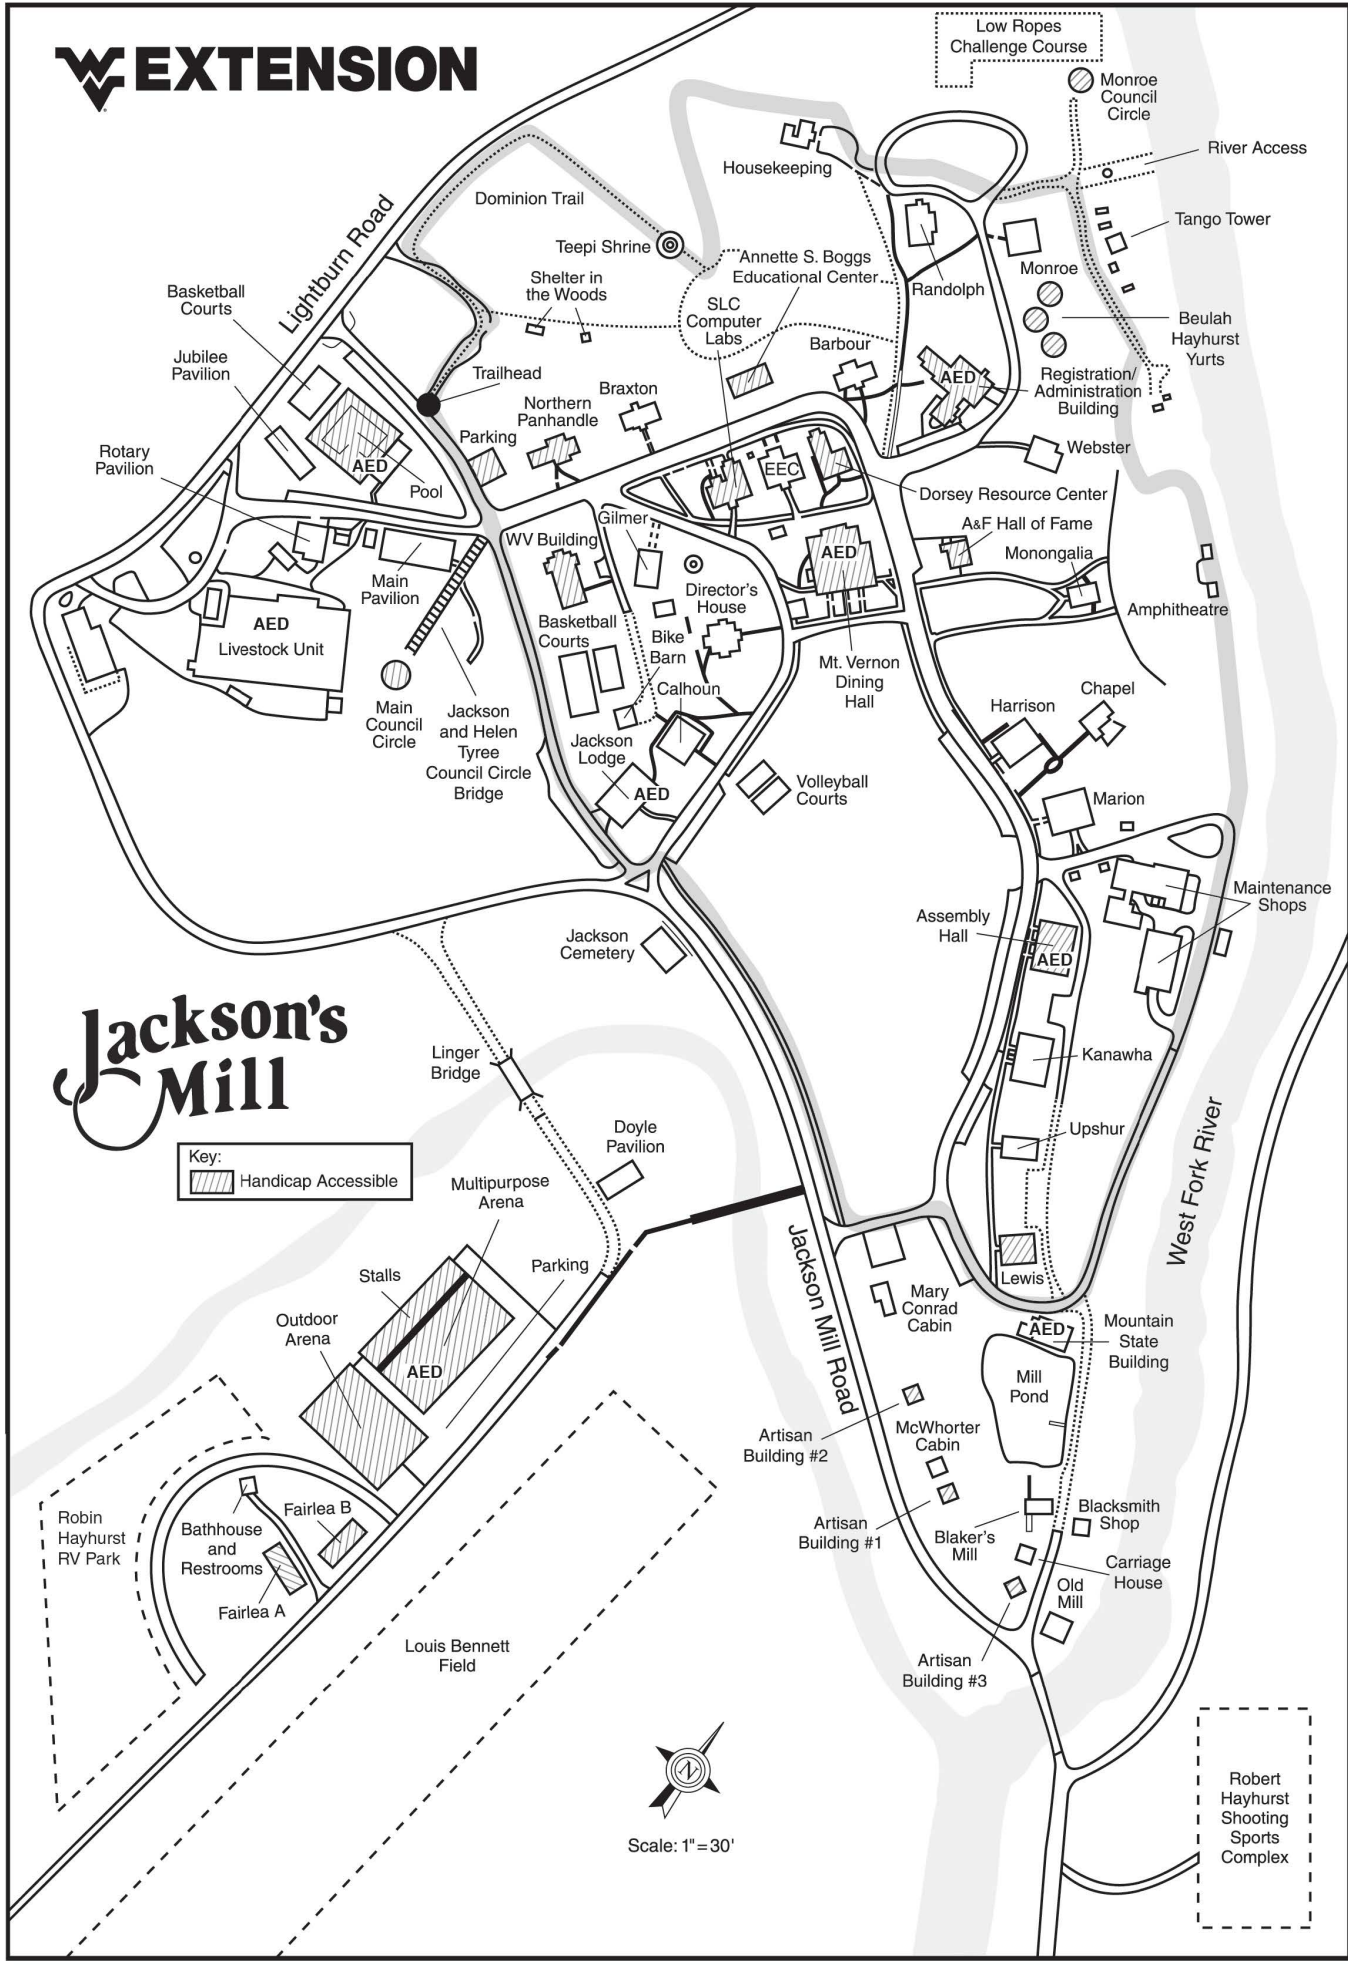

# EXTENSION

# Jackson's Mill

Key:  
 Handicap Accessible

Scale: 1" = 30'

Robert Hayhurst Shooting Sports Complex