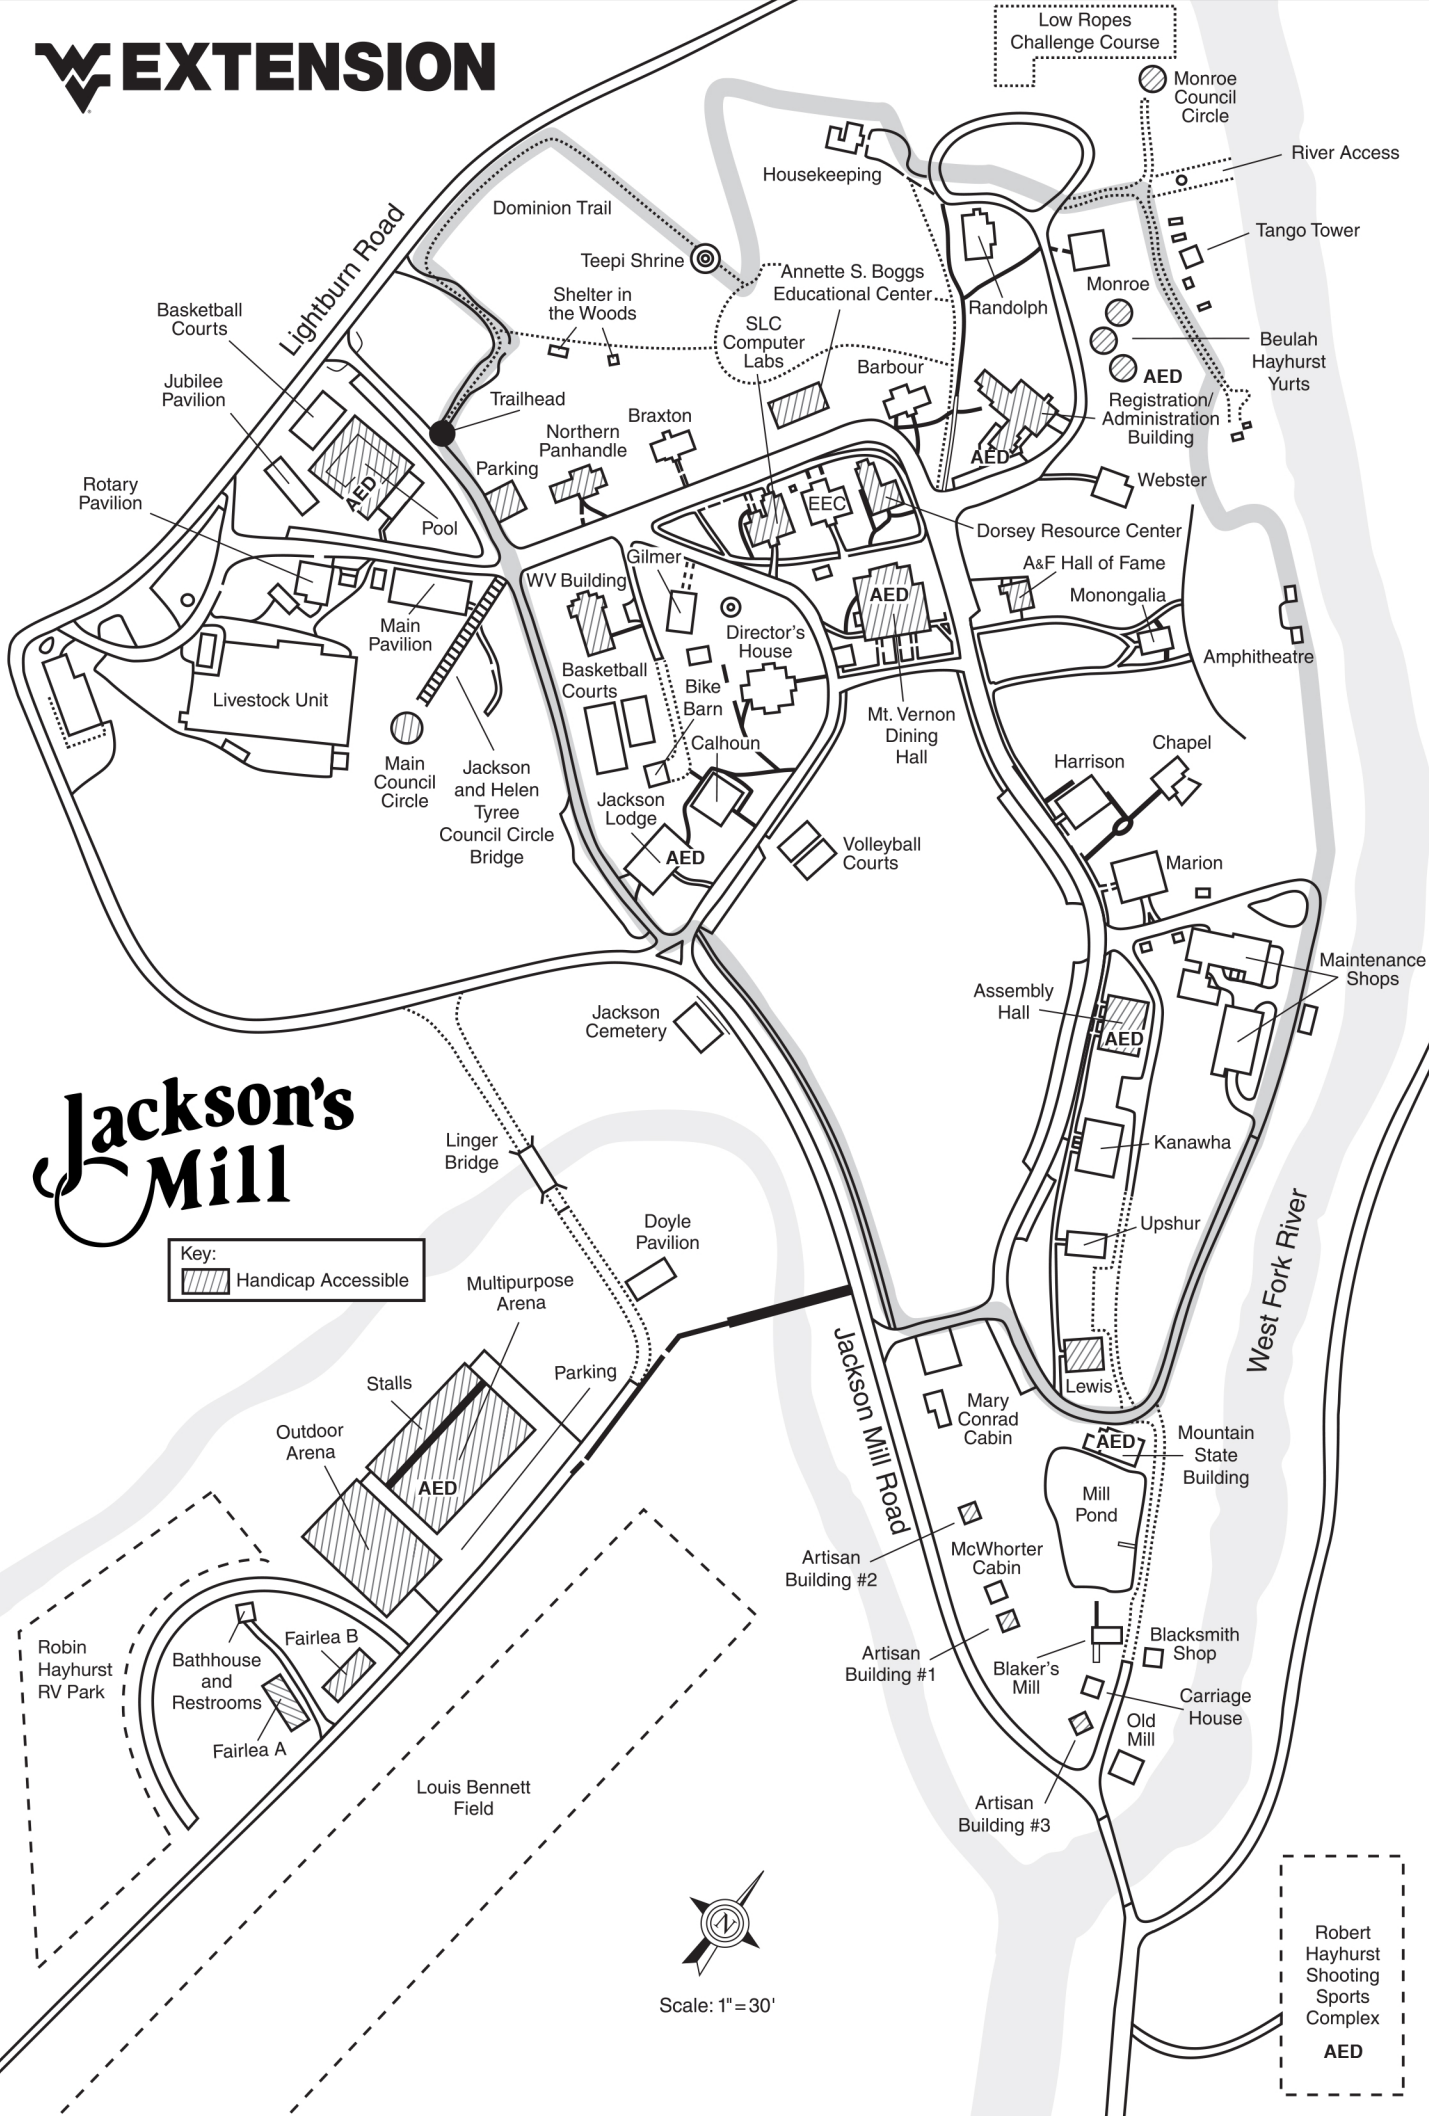

EXTENSION

Jackson's Mill

Key:

 Handicap Accessible

Robert Hayhurst Shooting Sports Complex

AED